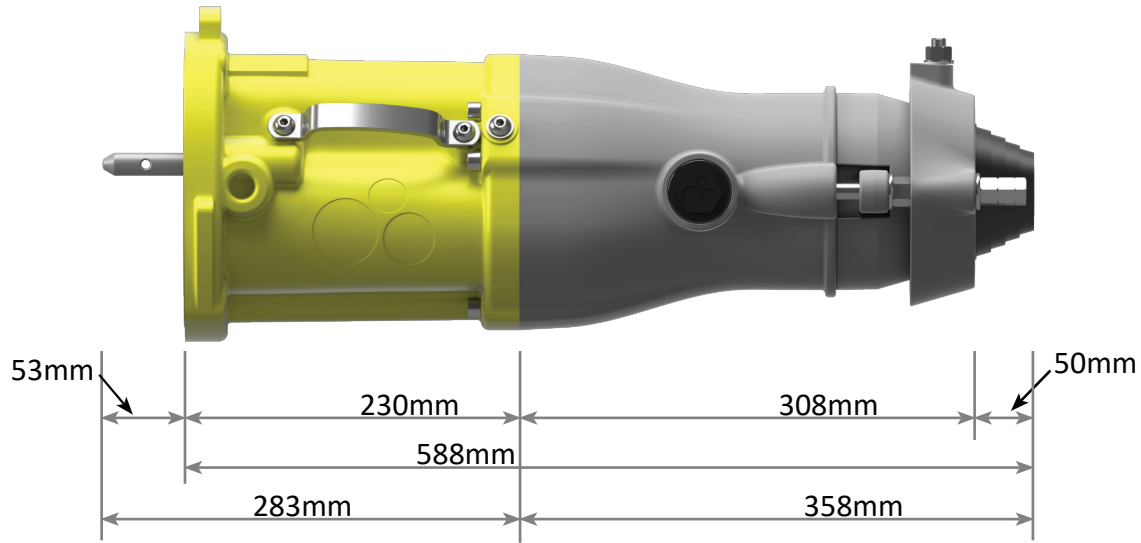

# 8.7kV Key - High Voltage Couplers

*Side View (Armoured)*

*Front View*

*Side View (Unarmoured)*

# 8.7kV Key - High Voltage Adaptors

*Adaptor Side and Front View*