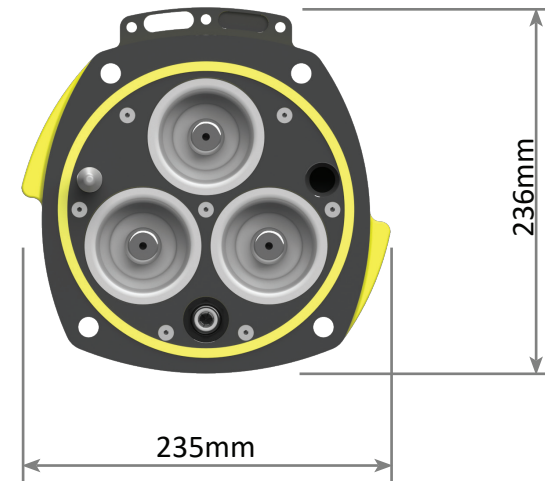

# 8.7kV Key - High Voltage Couplers

*Side View (Armoured)*

*Front View*

*Side View (Unarmoured)*

# 8.7kV Key - High Voltage Adaptors

*Adaptor Side and Front View*