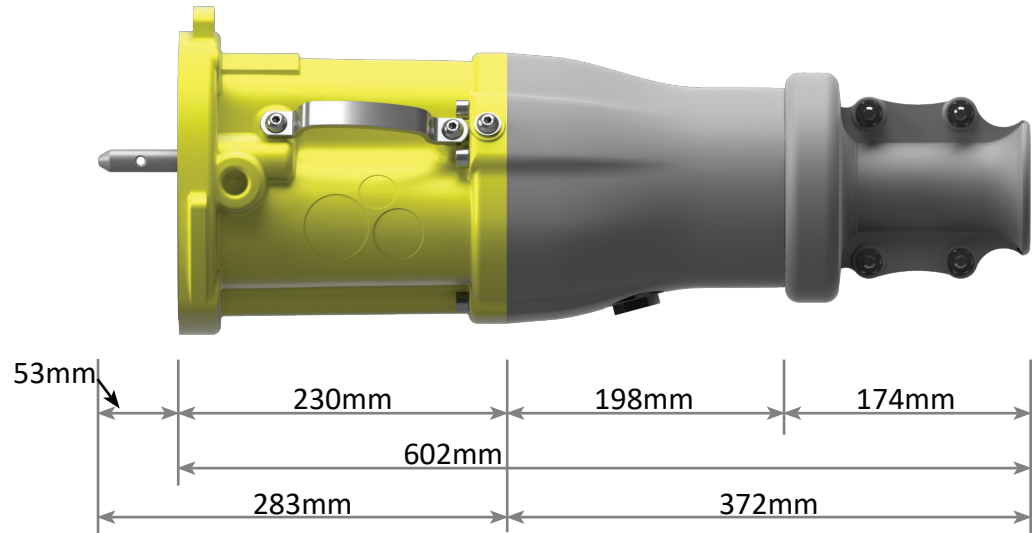

# 8.7kV Key - High Voltage Couplers

*Side View (Armoured)*

*Front View*

*Side View (Unarmoured)*

# 8.7kV Key - High Voltage Adaptors

*Adaptor Side and Front View*