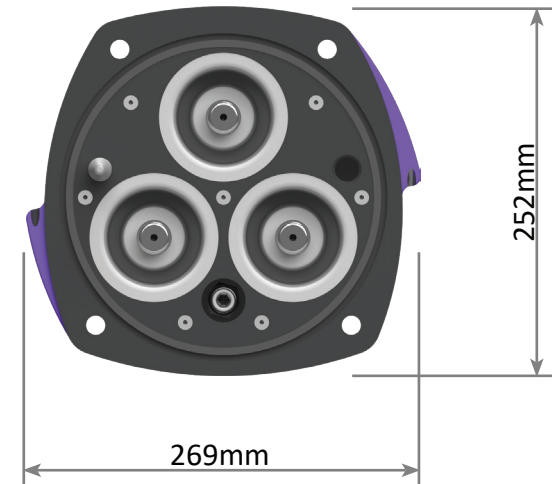

# 35kV - High Voltage Couplers

*Side View (Armoured)*

*Side View (Unarmoured)*

*Front View*

## *Adaptor Side and Front View*