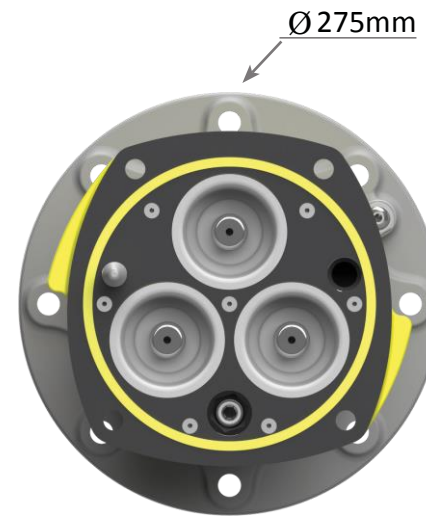

8.7kV - High Voltage Couplers

Side View (Armoured)

Side View (Unarmoured)

Front View

8.7kV - High Voltage Adaptors

Adaptor Side and Front View

Gear Mount Flange
Part No: RS191

Gear Mount Flange
Part No: RS192

Gear Mount Flange
Part No: RS193

Gear Mount Flange
Part No: RS193

Gear Mount Flange
Part No: RS1247

8 Holes $\frac{9}{16}$ " diameter
Equal spaced on 11" PCD