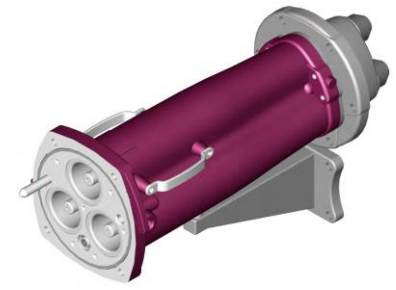

8.7kV - High Voltage Couplers

Side View (Armoured)

Side View (Unarmoured)

Front View

8.7kV - High Voltage Adaptors

Adaptor Side and Front View

Gear Mount Flange
Part No: RS191

Gear Mount Flange
Part No: RS192

Gear Mount Flange
Part No: RS193

Gear Mount Flange
Part No: RS193

Gear Mount Flange
Part No: RS1247

8 Holes $\frac{9}{16}$ " diameter
Equal spaced on 11" PCD