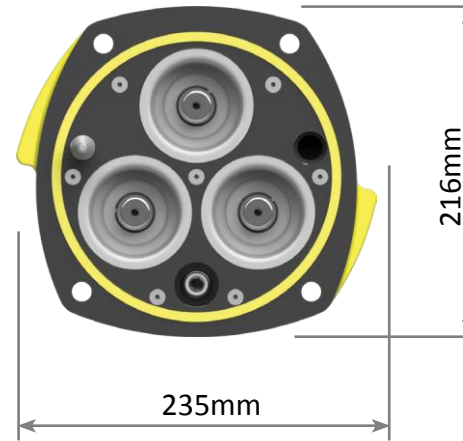

8.7kV - High Voltage Couplers

Side View (Armoured)

Side View (Unarmoured)

Front View

8.7kV - High Voltage Adaptors

Adaptor Side and Front View

Gear Mount Flange
Part No: RS191

Gear Mount Flange
Part No: RS192

Gear Mount Flange
Part No: RS193

Gear Mount Flange
Part No: RS193

Gear Mount Flange
Part No: RS1247

8 Holes $\frac{9}{16}$ " diameter
Equal spaced on 11" PCD