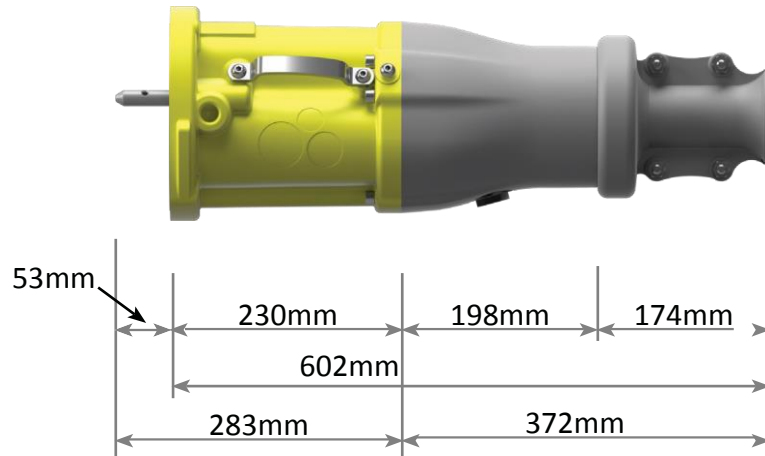

8.7kV - High Voltage Couplers

Side View (Armoured)

Side View (Unarmoured)

Front View

8.7kV - High Voltage Adaptors

Adaptor Side and Front View

Gear Mount Flange
Part No: RS191

Gear Mount Flange
Part No: RS192

Gear Mount Flange
Part No: RS193

Gear Mount Flange
Part No: RS193

Gear Mount Flange
Part No: RS1247

8 Holes $\frac{9}{16}$ " diameter
Equal spaced on 11" PCD