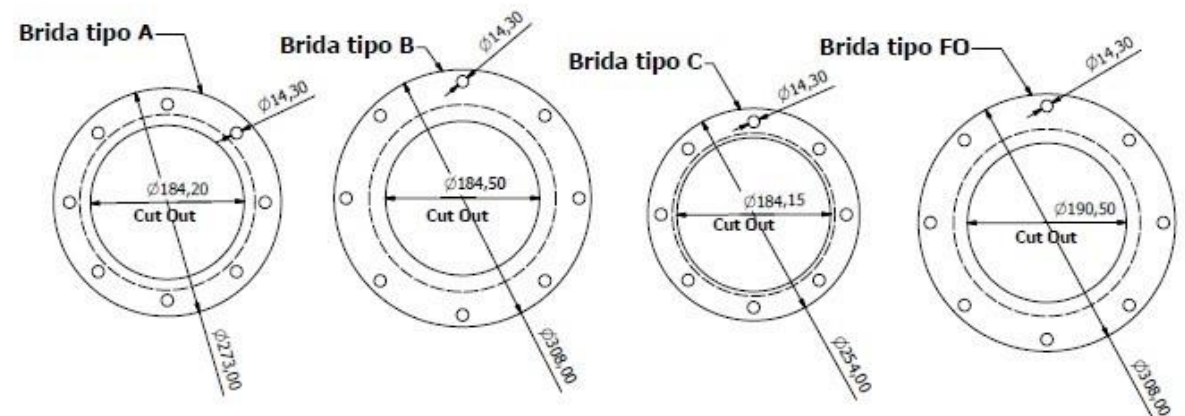

8.7kV - High Voltage Couplers

Side View (Armoured)

Side View (Unarmoured)

Front View

8.7kV - High Voltage Adaptors

Adaptor Side and Front View

Gear Mount Flange
Part No: RS191

Gear Mount Flange
Part No: RS192

Gear Mount Flange
Part No: RS193

Gear Mount Flange
Part No: RS193

Gear Mount Flange
Part No: RS1247

8 Holes $\frac{9}{16}$ " diameter
Equal spaced on 11" PCD