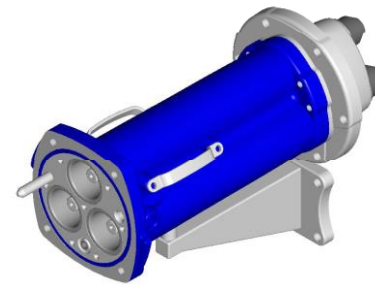

8.7kV - High Voltage Couplers

Side View (Armoured)

Side View (Unarmoured)

Front View

8.7kV - High Voltage Adaptors

Adaptor Side and Front View

Gear Mount Flange
Part No: RS191

Gear Mount Flange
Part No: RS192

Gear Mount Flange
Part No: RS193

Gear Mount Flange
Part No: RS193

Gear Mount Flange
Part No: RS1247

8 Holes $\frac{9}{16}$ " diameter
Equal spaced on 11" PCD