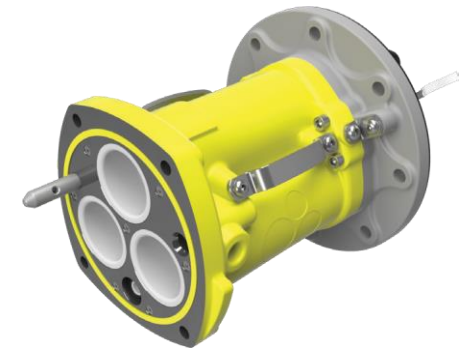

8.7kV - High Voltage Couplers

Side View (Armoured)

Side View (Unarmoured)

Front View

8.7kV - High Voltage Adaptors

Adaptor Side and Front View

Gear Mount Flange
Part No: RS191

Gear Mount Flange
Part No: RS192

Gear Mount Flange
Part No: RS193

Gear Mount Flange
Part No: RS193

Gear Mount Flange
Part No: RS1247

8 Holes $\frac{9}{16}$ " diameter
Equal spaced on 11" PCD