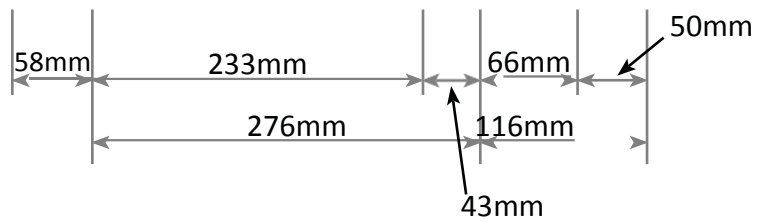

8.7kV - High Voltage Couplers

Side View (Armoured)

Side View (Unarmoured)

Front View

8.7kV - High Voltage Adaptors

Adaptor Side and Front View

Gear Mount Flange
Part No: RS191

Gear Mount Flange
Part No: RS192

Gear Mount Flange
Part No: RS193

Gear Mount Flange
Part No: RS193

Gear Mount Flange
Part No: RS1247

8 Holes $\frac{9}{16}$ " diameter
Equal spaced on 11" PCD