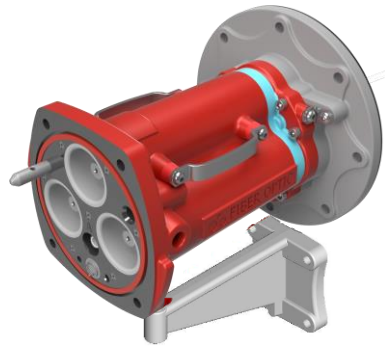

8.7kV - High Voltage Couplers

Side View (Armoured)

Side View (Unarmoured)

Front View

8.7kV - High Voltage Adaptors

Adaptor Side and Front View

Gear Mount Flange
Part No: RS191

Gear Mount Flange
Part No: RS192

Gear Mount Flange
Part No: RS193

Gear Mount Flange
Part No: RS193

Gear Mount Flange
Part No: RS1247

8 Holes $\frac{9}{16}$ " diameter
Equal spaced on 11" PCD