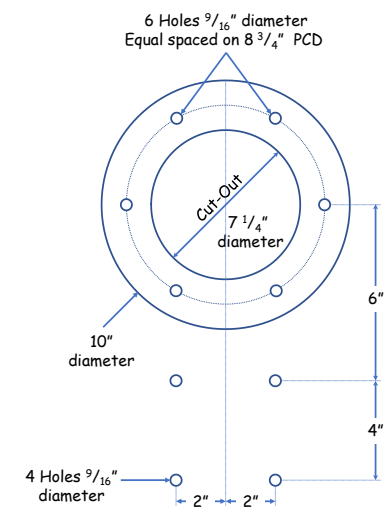

8.7kV - High Voltage Couplers

Side View (Armoured)

Side View (Unarmoured)

Front View

8.7kV - High Voltage Adaptors

Adaptor Side and Front View

Gear Mount Flange
Part No: RS191

Gear Mount Flange
Part No: RS192

Gear Mount Flange
Part No: RS193

Gear Mount Flange
Part No: RS193

Gear Mount Flange
Part No: RS1247

8 Holes $\frac{9}{16}$ " diameter
Equal spaced on 11" PCD