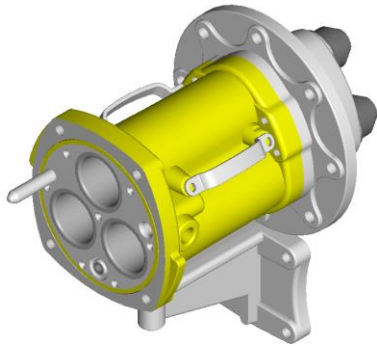

8.7kV - High Voltage Couplers

Side View (Armoured)

Side View (Unarmoured)

Front View

8.7kV - High Voltage Adaptors

Adaptor Side and Front View

Gear Mount Flange
Part No: RS191

Gear Mount Flange
Part No: RS192

Gear Mount Flange
Part No: RS193

Gear Mount Flange
Part No: RS193

Gear Mount Flange
Part No: RS1247

8 Holes $\frac{9}{16}$ " diameter
Equal spaced on 11" PCD