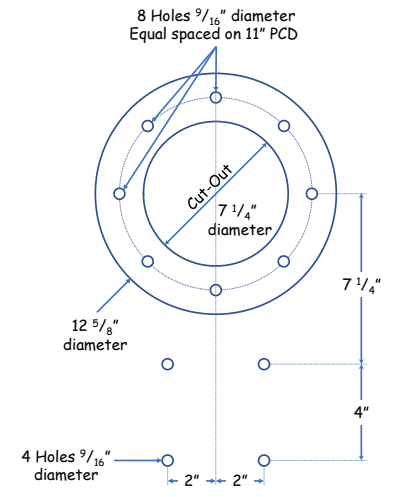

8.7kV - High Voltage Couplers

Side View (Armoured)

Side View (Unarmoured)

Front View

8.7kV - High Voltage Adaptors

Adaptor Side and Front View

Gear Mount Flange
Part No: RS191

Gear Mount Flange
Part No: RS192

Gear Mount Flange
Part No: RS193

Gear Mount Flange
Part No: RS193

Gear Mount Flange
Part No: RS1247

8 Holes $\frac{9}{16}$ " diameter
Equal spaced on 11" PCD