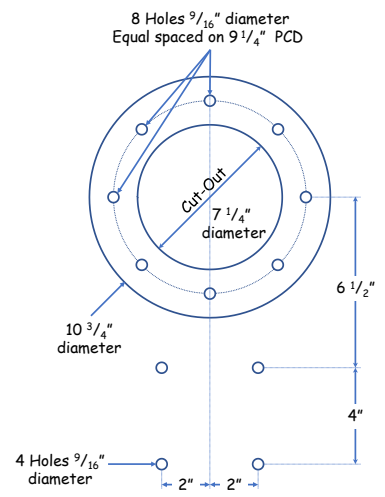

8.7kV - High Voltage Couplers

Side View (Armoured)

Side View (Unarmoured)

Front View

8.7kV - High Voltage Adaptors

Adaptor Side and Front View

Gear Mount Flange
Part No: RS191

Gear Mount Flange
Part No: RS192

Gear Mount Flange
Part No: RS193

Gear Mount Flange
Part No: RS193

Gear Mount Flange
Part No: RS1247

8 Holes $\frac{9}{16}$ " diameter
Equal spaced on 11" PCD