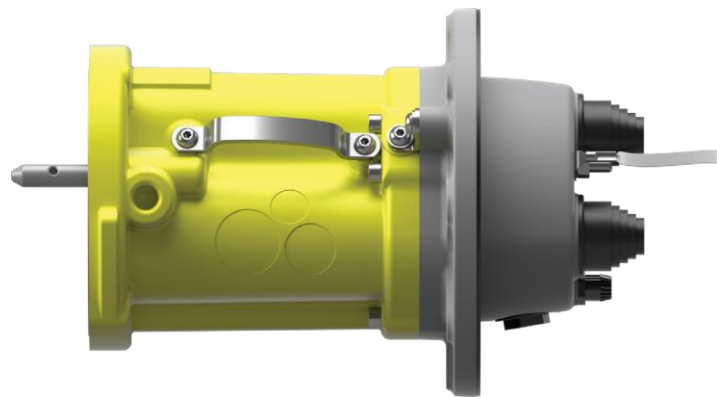

8.7kV - High Voltage Couplers

Side View (Armoured)

Side View (Unarmoured)

Front View

8.7kV - High Voltage Adaptors

Adaptor Side and Front View

Gear Mount Flange
Part No: RS191

Gear Mount Flange
Part No: RS192

Gear Mount Flange
Part No: RS193

Gear Mount Flange
Part No: RS193

Gear Mount Flange
Part No: RS1247

8 Holes $\frac{9}{16}$ " diameter
Equal spaced on 11" PCD