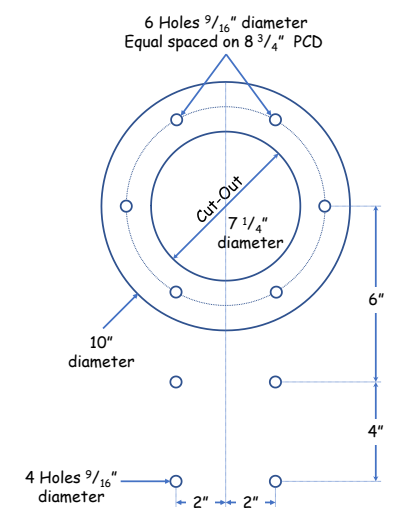

8.7kV - High Voltage Couplers

Side View (Armoured)

Side View (Unarmoured)

Front View

8.7kV - High Voltage Adaptors

Adaptor Side and Front View

Gear Mount Flange
Part No: RS191

Gear Mount Flange
Part No: RS192

Gear Mount Flange
Part No: RS193

Gear Mount Flange
Part No: RS193

Gear Mount Flange
Part No: RS1247

8 Holes $\frac{9}{16}$ " diameter
Equal spaced on 11" PCD