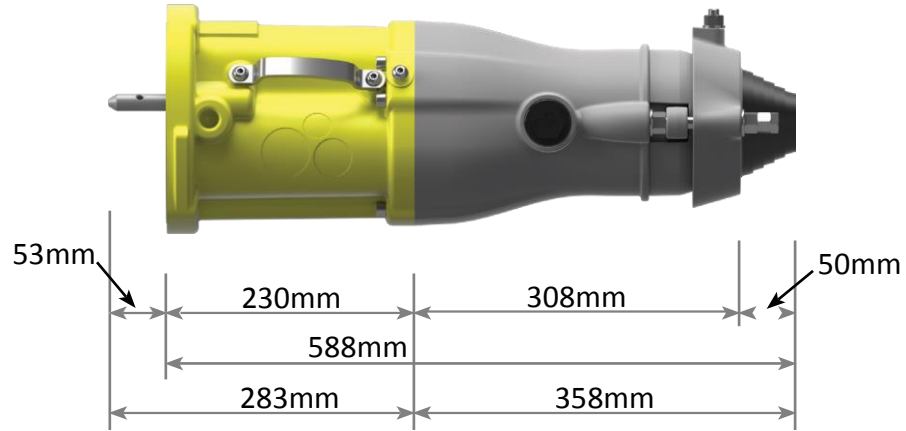

8.7kV - High Voltage Couplers

Side View (Armoured)

Side View (Unarmoured)

Front View

8.7kV - High Voltage Adaptors

Adaptor Side and Front View

Gear Mount Flange
Part No: RS191

Gear Mount Flange
Part No: RS192

Gear Mount Flange
Part No: RS193

Gear Mount Flange
Part No: RS193

Gear Mount Flange
Part No: RS1247

8 Holes $\frac{9}{16}$ " diameter
Equal spaced on 11" PCD