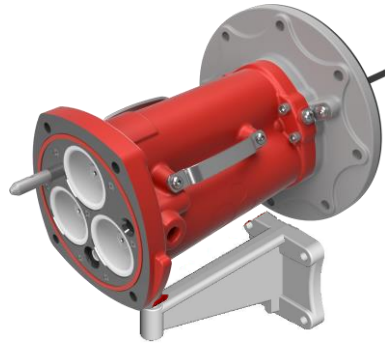

8.7kV - High Voltage Couplers

Side View (Armoured)

Side View (Unarmoured)

Front View

8.7kV - High Voltage Adaptors

Adaptor Side and Front View

Gear Mount Flange
Part No: RS191

Gear Mount Flange
Part No: RS192

Gear Mount Flange
Part No: RS193

Gear Mount Flange
Part No: RS193

Gear Mount Flange
Part No: RS1247

8 Holes $\frac{9}{16}$ " diameter
Equal spaced on 11" PCD